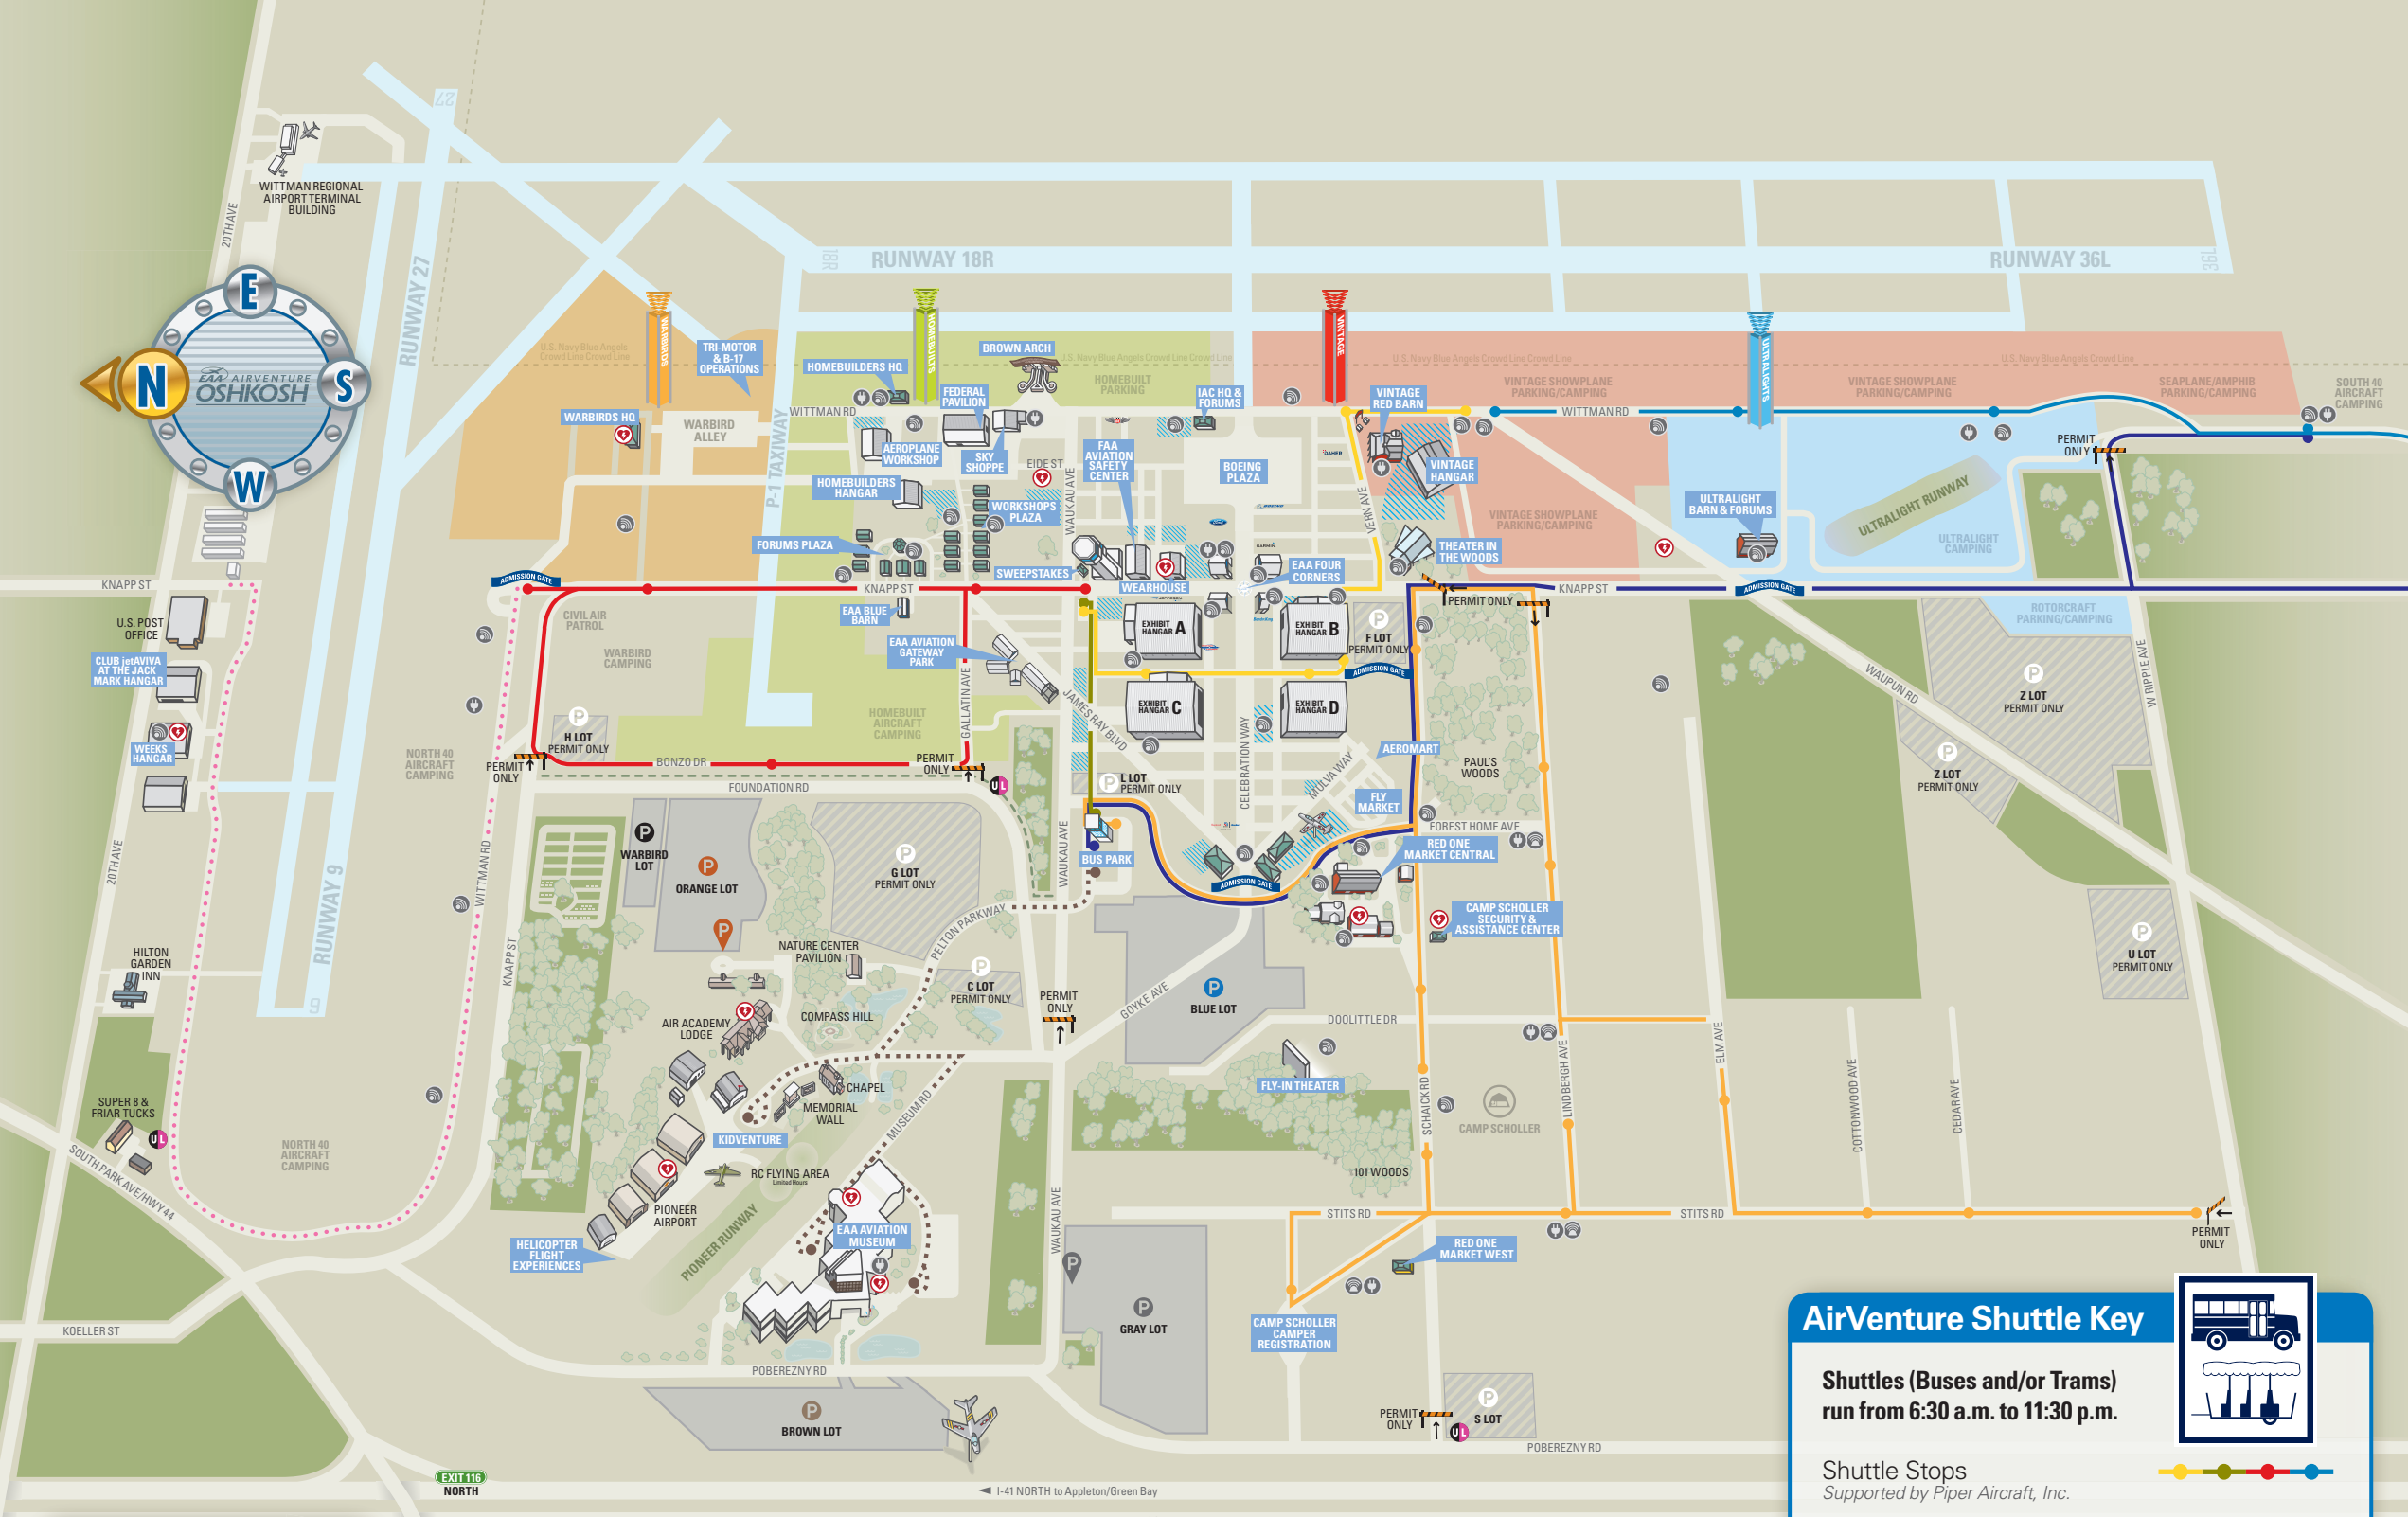

BRONZE LEVEL SPONSORS

Aircraft Specialties Services ★ ASA ★ Aviat Aircraft, Inc. ★ Bose ★ Cirrus Aircraft ★ Cleveland Wheels & Brakes/Parker Aerospace
Continental Motors ★ CubCrafters ★ DJI ★ Embraer Executive Jets ★ ForeFlight ★ GE Aviation ★ Gill Aircraft Batteries ★ GoPro
Hartzell Engine Technologies ★ Hartzell Propeller ★ ICON Aircraft ★ JP Instruments ★ L3 Aviation Products
Lancair International ★ Lightspeed Aviation ★ Mooney International Corporation ★ ONE Aviation ★ Pepsi ★ Priceless Plane Products
Rotax Independent Service and Training ★ RotorWay Helicopter Manufacturing Company ★ Stemme USA ★ Superior Air Parts, Inc. ★ Tempest
Van's Aircraft ★ Williams International ★ Women in Aviation International ★ Z-Park Sky Innovations GA Alliance-China

PATRON LEVEL SPONSORS

SUPPORTER LEVEL SPONSORS

4imprint ★ Advanced Radiant Systems/COOL-SPACE ★ Arena Americas ★ ATM Transit ★ Best Tugs ★ Carrier Corporation ★ Endeavor Air
Etched Memory ★ GAMA ★ Generac ★ GES ★ Ideal Crane Rental ★ MCGPSE ★ PSA Airlines ★ Scaled Composites ★ Slingshot
The Walkabout Company ★ UND Aerospace

Sign Up for EAA AirVenture Text Alerts
Text **OSHALERT** to 69050 to automatically sign up for any necessary weather alerts.
Text **OSHFUN** to 69050 to automatically sign up for updates on notable features and attractions.

AirVenture Wi-Fi and Charging Stations Key

Wi-Fi Stations
> Corner of Lindbergh Avenue and Doolittle Drive
> Corner of Stits Road and Lindbergh Drive
> Neunteufel Lane/Riley Lane (behind West Camp Store)
> Corner of Forest Home Avenue and Lindbergh Avenue
> All Exhibit Hangars

Wi-Fi Hot Spots   **Charging Stations**

AED (Defibrillator) Locations

AirVenture Transportation Key

North 40 Bike Path

UBER and Lyft Pick-up/Drop-offs
> Super 8/Friar Trucks Gate
> Foundation Road/Gallatin Avenue Gate
> S Lot (Camp Scholler)

AirVenture Shuttle Key

Shuttles (Buses and/or Trams) run from 6:30 a.m. to 11:30 p.m.

Shuttle Stops Supported by Piper Aircraft, Inc.

- Blue Shuttle
- Campground Shuttle
- Green Shuttle
- Museum/KidVenture Shuttle
- North 40 Shuttle
- Red Shuttle
- Seaplane Shuttle
  Leaves from the Bus Park and Seaplane/Amphib Camping
- Yellow Shuttle

Gray & Orange Lot Shuttle Pick-up/Drop-off
Ride the shuttle from the west end of the Orange Lot and the entrance of the Gray Lot to the Bus Park and back

1. **Forums**
- 01..... Forums Stage 1
  - 02..... Forums Stage 2: GAMA
  - 03..... Forums Stage 3
  - 04..... Forums Stage 4
  - 05..... Forums Stage 5
  - 06..... Forums Stage 6:
  - 07..... Forums Stage 7: Scaled Composites
  - 08..... Forums Stage 8: ForeFlight
  - 09..... Forums Stage 9: Honda Generators
  - 10..... Forums Stage 10: Poly-Fiber
  - 11..... Forums Stage 11: UND Aerospace
3. Check the EAA AirVenture Oshkosh Forums Guide or AirVenture app for forum times and locations.

Workshops presented by Aircraft Spruce & Specialty Co.

- 12..... Sheet Metal Workshop: Aircraft Spruce & Specialty Co.
  - 13..... Fabric Covering Workshop: Poly-Fiber
  - 14..... TIG Welding Workshop: Lincoln Electric
  - 15..... Composite Workshop
  - 16..... Workshop Classroom A
  - 17..... Wood Workshop
  - 18..... Workshop Classroom B
  - 19..... Gas Welding Workshop
  - 20..... Workshop Classroom C
  - 21..... Builders Education Center and Workshop Volunteer Center
  - 22..... Homebuilders Hangar: Aircraft Spruce & Specialty Co.
  - 23..... Aeroplane Workshop
  - 24..... Homebuilts in Review
2. Check the EAA AirVenture Oshkosh Forums Guide or AirVenture app for workshop times and locations.