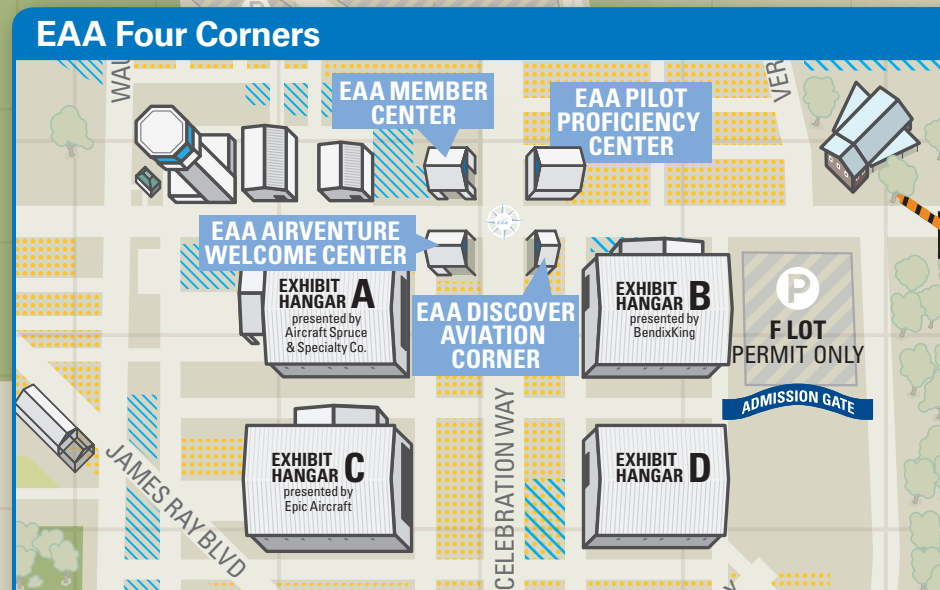

OFFICIAL VISITORS MAP COURTESY OF **LYCOMING**

LYCOMING'S LOYALTY PROGRAM

Easy to join. Even easier to stay.

Find out the benefits of Lycoming's Loyalty Program. Visit us at Booth 277-282 to learn more.

LYCOMING
Lycoming.com/Loyalty

© 2017 Avco Corporation. All rights reserved.

AirVenture Visitors Map Key

	ATM Provided by ATM Transit		Handicap Toilets
	Changing/Nursing Station		Ice Sales
	Bike Parking		Laundry Facility
	Business Center		Lost and Found
	Drinking Water		Medical Services
	Exhibit Spaces		Merchandise
	Flush Toilets		Public Pay Phones
	Food Locations		Shade Locations
	Grocery		Showers
	Handicap Parking		Smoking Area